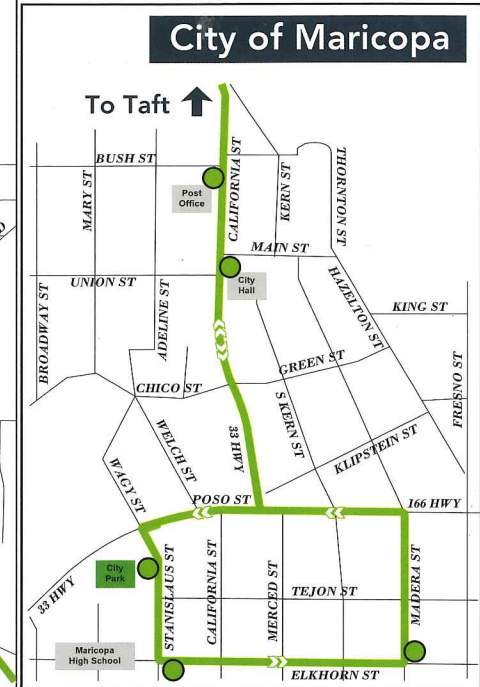

TAFT-MARICOPA AREA TRANSIT

SYSTEM MAP & SCHEDULE
HORARIO Y MAPA DE SISTEMA

661.763.3822
www.taftareatransit.org

EFFECTIVE MARCH 2017 / EFECTIVO MARZO 2017

Legend

- Stops / Paradas
- Routes / Rutas

Taft-Maricopa Weekday Route / Ruta de Taft-Maricopa de Entre Semana

	Kern St & 2nd St	Chamber of Commerce	Taft High School	Cougar Ct & Wildcat Way	Fort	Albertsons Plaza	Kern St & 5th St	Little Caesars	Maricopa Post Office	Stanislaus St	Tejon St City Park	Elkhorn St & Stanislaus St
1									7:12 AM	7:13 AM	7:14 AM	
2	1:34 PM	1:35 PM	1:36 PM	1:39 PM	1:41 PM	1:43 PM	1:44 PM	1:45 PM	1:55 PM	1:56 PM	1:57 PM	
3	5:14 PM	5:15 PM	5:16 PM	5:19 PM	5:21 PM	5:23 PM	5:24 PM	5:25 PM	5:35 PM	5:36 PM	5:37 PM	

Taft-Maricopa Weekday Route (CONTINUED) / Ruta de Taft-Maricopa de Entre Semana (CONTINUADA)

	Madera St & Elkhorn St	Maricopa City Hall	Kern St & 2nd St	Chamber of Commerce	Taft High School	Cougar Ct & Wildcat Way	Fort	Albertsons Plaza	Kern St & 5th St	Little Caesars
1	7:15 AM	7:18 AM	7:29 AM	7:30 AM	7:32 AM	7:37 AM	7:39 AM	7:40 AM	7:41 AM	7:42 AM
2	1:58 PM	2:01 PM	2:12 PM	2:13 PM	2:15 PM	2:20 PM	2:22 PM	2:23 PM	2:24 PM	2:25 PM
3	5:38 PM	5:41 PM	5:52 PM	5:53 PM	5:55 PM	6:00 PM	6:02 PM	6:03 PM	6:04 PM	6:05 PM